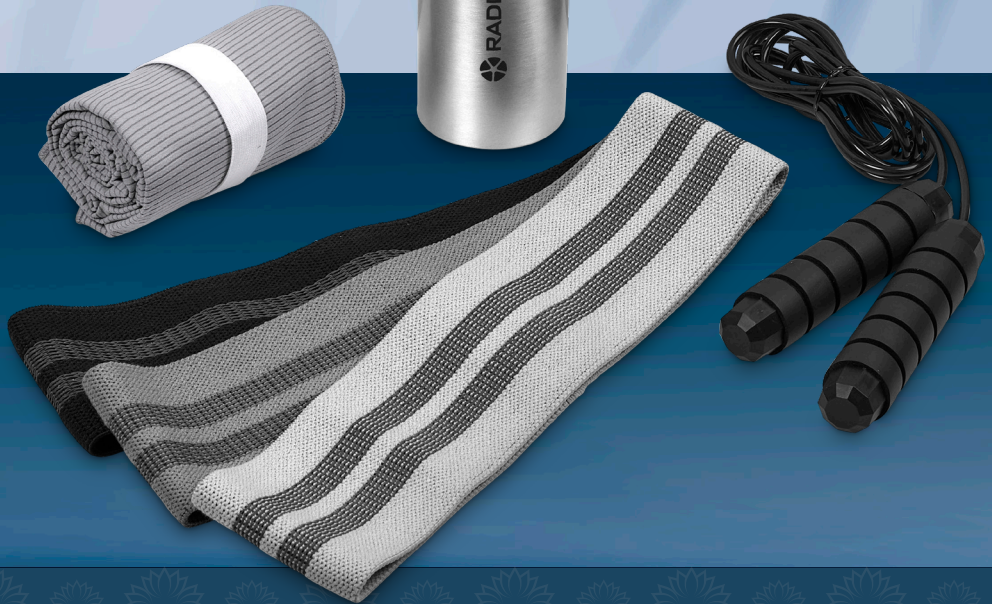

GF-EE-1084-B

Eva & Elm Apollo Kraft Gift Set

This set includes

- Eva & Elm Interstellar Resistance Bands
- Eva & Elm Galaxy Gym Towel
- Solstice Skipping Rope
- Eva & Elm Atlas 750ML Water Bottle
- Bianca Gift Box A:
  30 (l) x 23 (w) x 10 (h) cm
- Regalo Gift Box Filler

GY