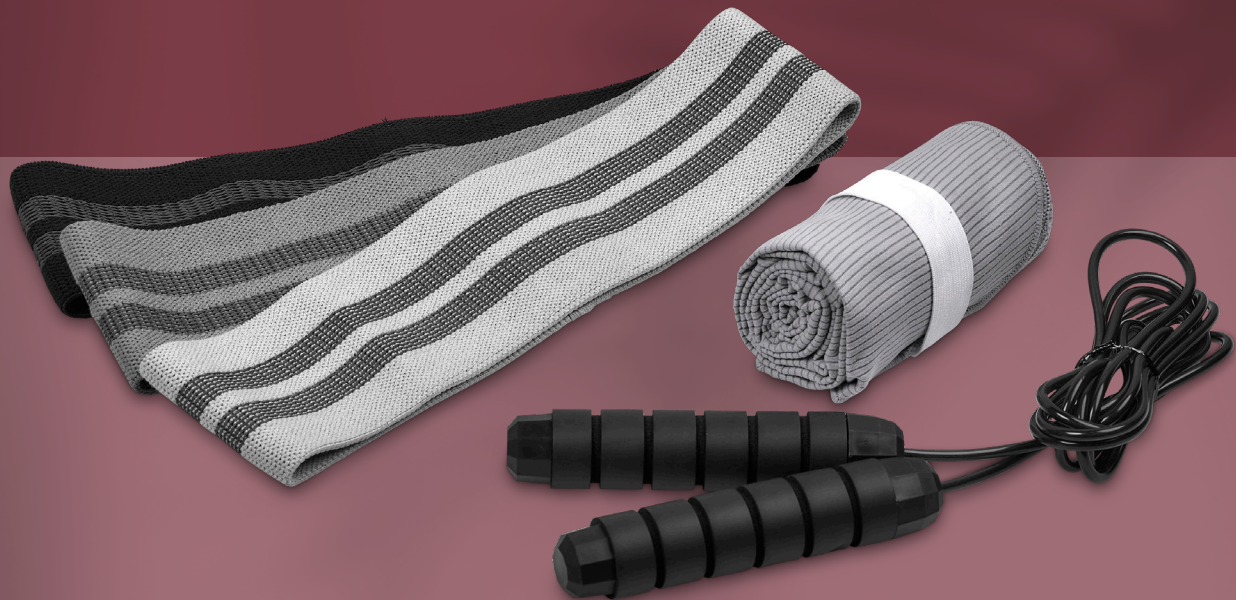

*Elevate your wellness game
with the Orbit Gift Set*

GF-EE-1058-B
Eva & Elm Orbit
Kraft Gift Set

This set includes

- Eva & Elm Interstellar Resistance Bands
- Eva & Elm Galaxy Gym Towel
- Solstice Skipping Rope
- Bianca Gift Box A:
  30 (l) x 23 (w) x 10 (h) cm
- Regalo Gift Box Filler

BL