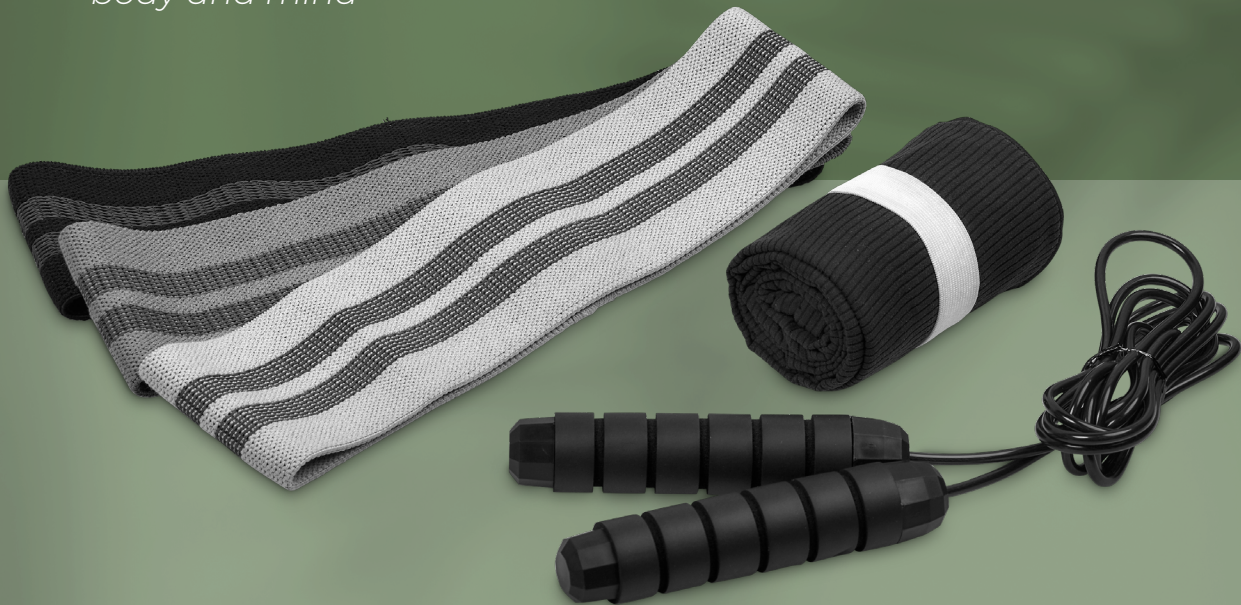

*An indulgence for the
body and mind*