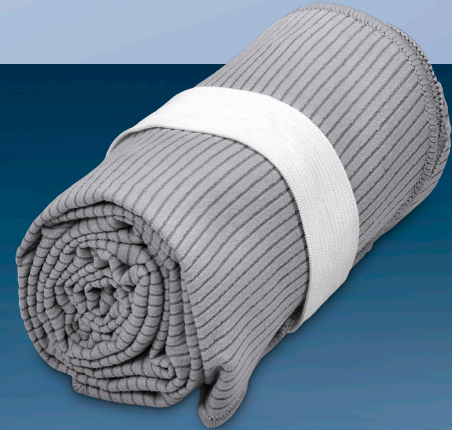

*Inspire a
healthier,
happier
lifestyle*

GF-EE-1060-B

Eva & Elm Meteor Kraft Gift Set

This set includes

- Eva & Elm Galaxy Gym Towel
- Eva & Elm Atlas 750ML Water Bottle
- Bianca Gift Box A:
  30 (l) x 23 (w) x 10 (h) cm
- Regalo Gift Box Filler

GY